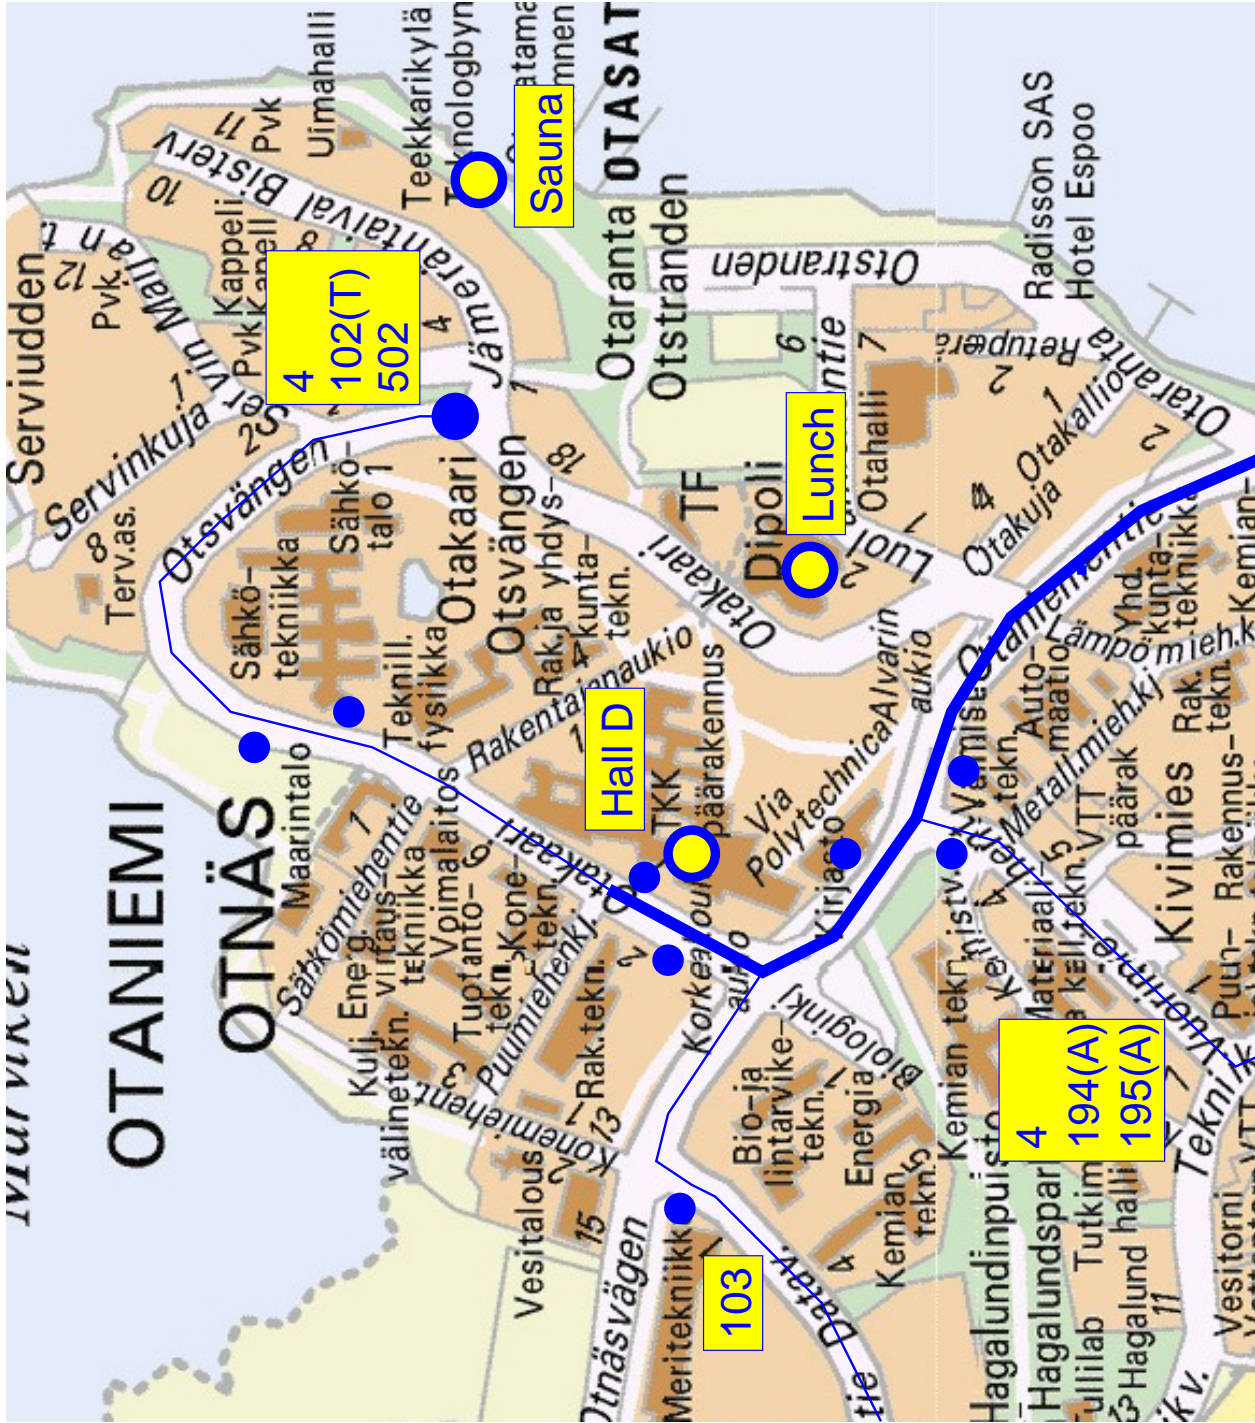

Legend:

- Conference site etc.
- Bus end stop
- Selected bus stops (on right hand side of road)

102(T), 103, 194(A), 195(A), 502  
Buses to/from Helsinki

Bus 4 to/from  
Hotel Meripuisto